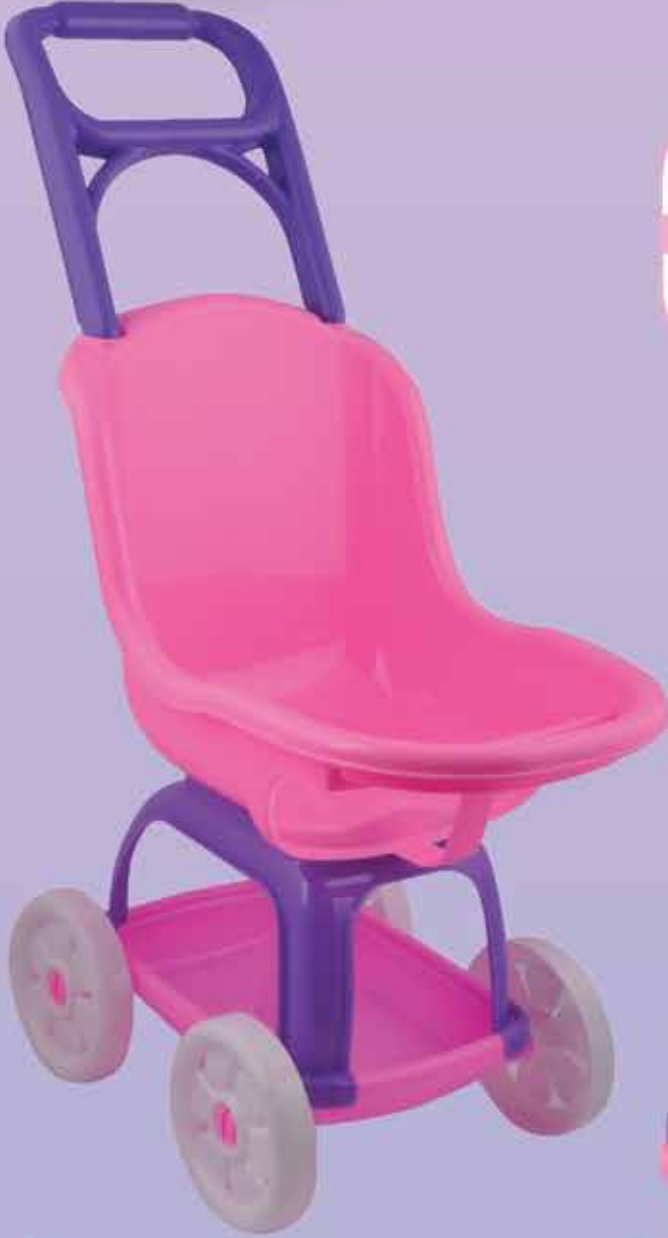

13

47

Tombul Büyük Puset Şapkalı 70 cm
Tombul Big Stroller with Cover 70 cm

EAN: 8695989003375 ITEM SIZE: 19,5*37*70

8 695989 003375

H:70 cm
L:77 cm
W:58 cm

M³

0.313

Pcs in Box
Koli içi Adet

12

ROLE PLAY

49

Tombul Büyük Puset Oturaklı 67 cm
Tombul Big Stroller with Seater 67 cm

EAN: 8695989003351 ITEM SIZE: 19,5*37*67

8 695989 003351

H:70 cm
L:77 cm
W:58 cm