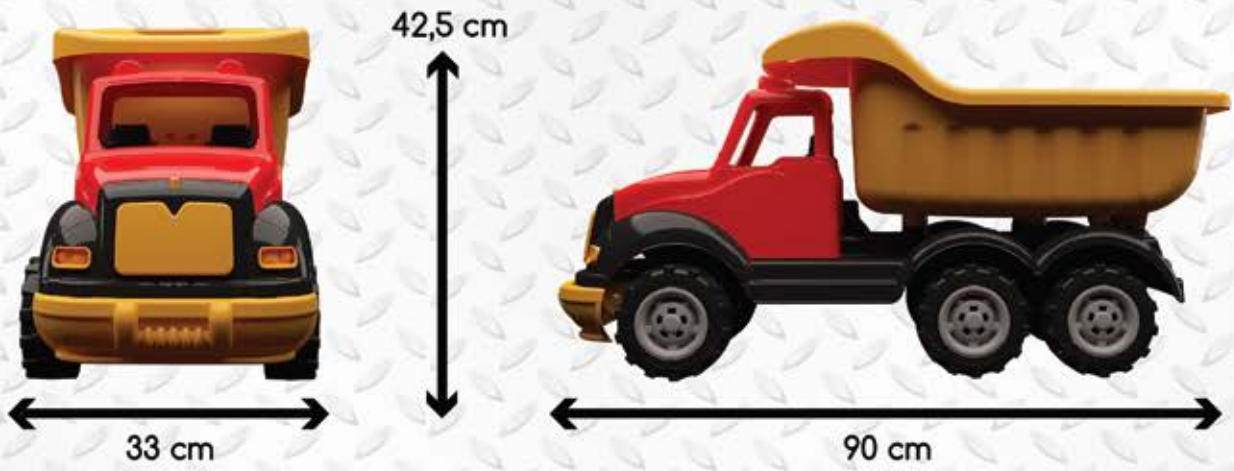

FAST TRUCK

101 Tombul Çift Dingil Dev Kamyon 90 cm
Tombul Double Axle Huge Truck 90 cm

EAN: 8695989004242 | ITEM SIZE: 33*90*42,5

 8 695989 004242	 H: 85 cm L: 75 cm W: 73 cm	M³ 0.465	Pcs in Box Koli İçi Adet 4